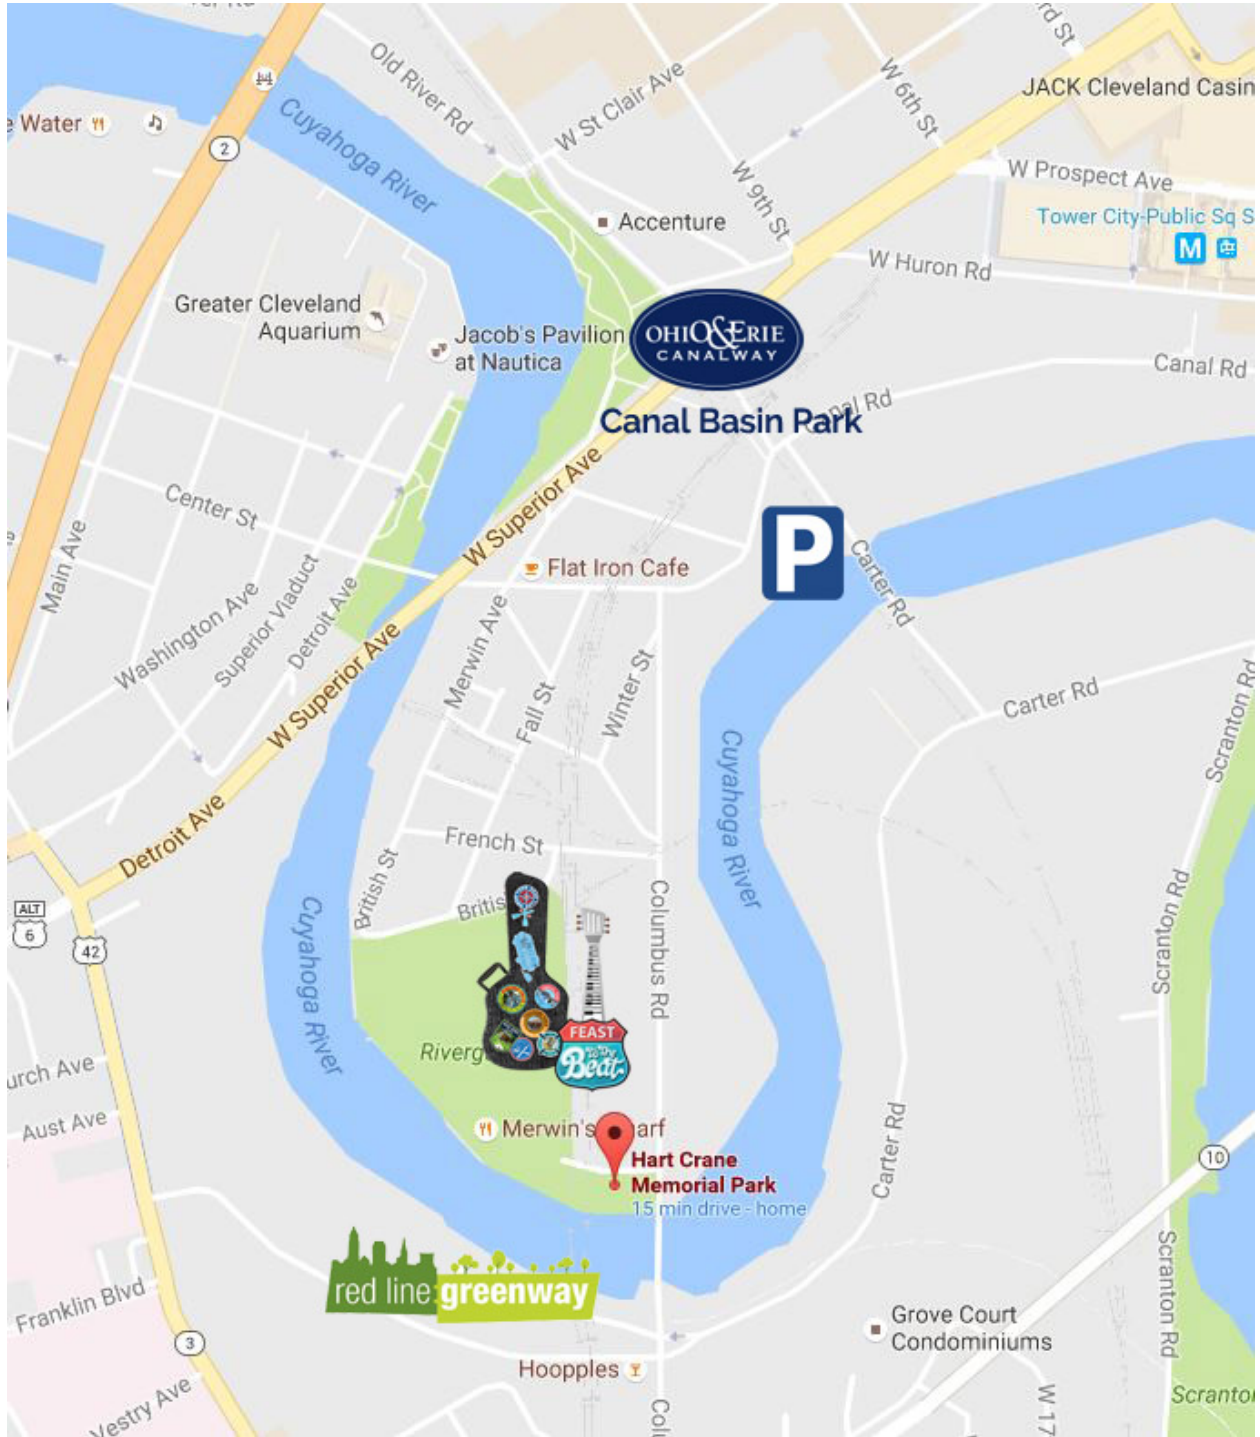

# Feast to the Beat

August 13<sup>th</sup> 2016, Hart Crane Park

Map & Schedule

**Schedule:**

- **10:00 AM** there will be an Ohio City Bike Co-Op social ride (get details)
- **11:15 AM**, Marcus Alan Ward will perform at Jam in the Van
- **11:30 AM**, cooking demo from Chef Jamie Gwen
- **11:30 AM**, shuttle service to Canal Basin Park and the Red Line Greenway begins
- **Noon to 2PM** there will be stand-up paddleboards available from NALU, next door at Merwin's Wharf
- **Noon**, Canal Basin Park Take a Hike Tour
- **12:45 PM**, Shivering Timbers will perform at Jam in the Van
- **1:15 PM** Raffle
- **1:30 PM**, cooking demo from Chef Jamie Gwen
- **1:45 PM**, Wesley Bright & the Honeytones will perform at Jam in the Van
- **2:00 PM**, skateboard demos at the Crooked River Skatepark featuring team riders from Tri-Star Skateboards and West Side Skates

- **2:00 PM, Canal Basin Park Take a Hike Tour**
- **2:15 PM Raffle**
- **2:30 PM, cooking demo from Chef Jamie Gwen**
- **2:45 PM, The Lawsuits will perform at Jam in the Van**
- **3:00 PM there will be public rows by the Cleveland Rowing Foundation, ahead of their 2016 Bow Ball, 5:00 PM at Merwin's Wharf**
- **3:30 PM Raffle**
- **3:30 PM, shuttle service to Canal Basin Park and the Red Line Greenway ends**
- **3:45 PM, Honeybucket will perform at Jam in the Van**